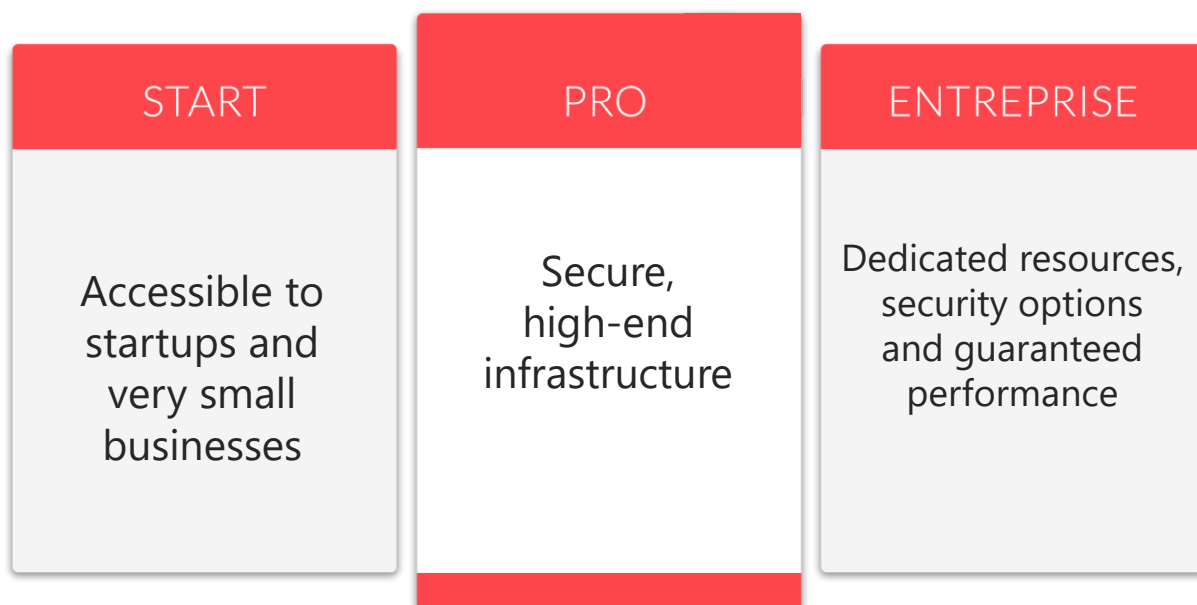

Our packages tailored to your needs

Our team

The NetExplorer team is made up of some fifteen employees split between Toulouse and Paris, 80% of whom are devoted to the technical development of the solution and support, with the primary aim of guaranteeing a high quality service.

Enjoy personalised follow-up from our responsive and available sales team!